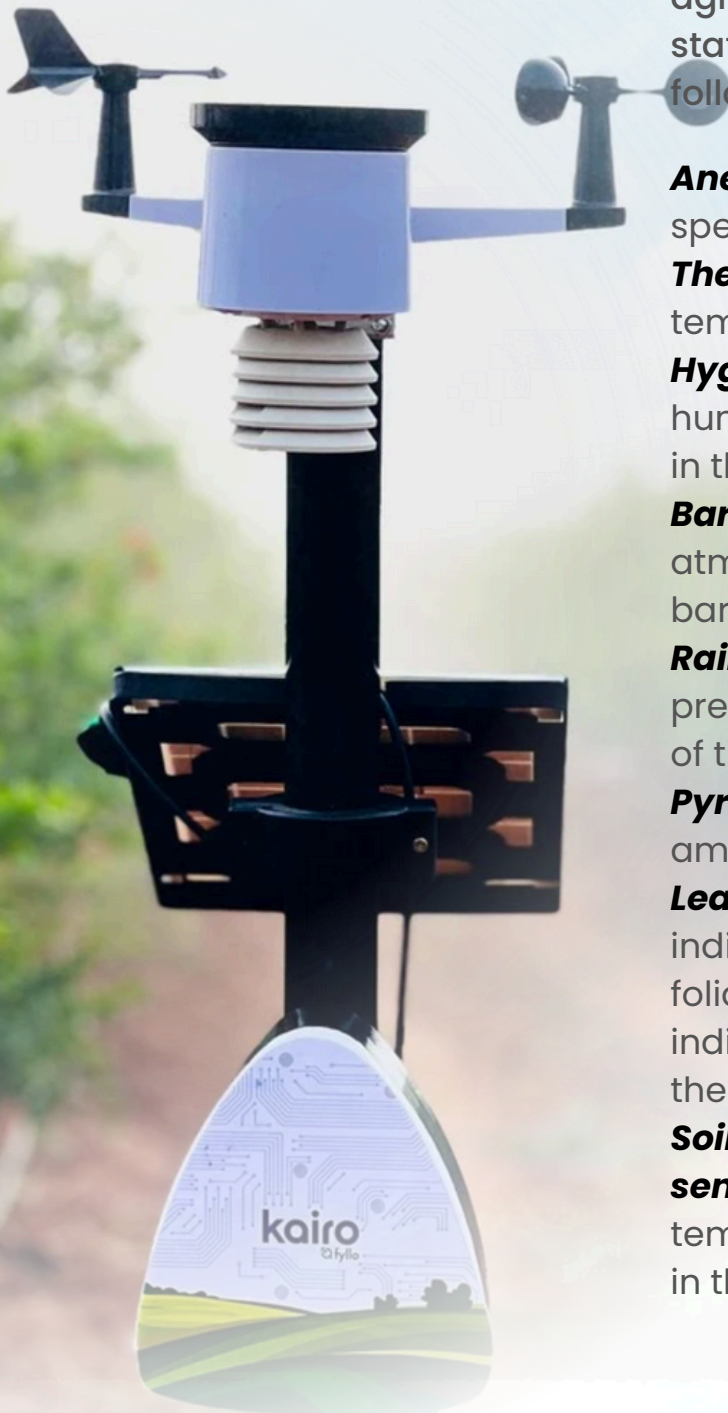

# Weather Station

A solar-powered IoT weather station with comprehensive sensors provides essential weather insights, it helps farmers in smart decision-making.

Its advanced software provides live farm data, precise fertilizer & spraying schedules, weather prediction, irrigation alerts, pest & disease prediction, and location-specific insights and empowers farmers for optimal, sustainable agriculture. This on-farm weather station is equipped with the following set of sensors:

**Anemometer:** to measure wind speed

**Thermometer:** to measure the air temperature

**Hygrometer:** to measure the humidity or amount of water vapour in the air

**Barometer:** to measure atmospheric pressure, also called barometric pressure

**Rain gauge:** to measure the precipitating rain in a given amount of time per unit area

**Pyranometer:** to measure the amount of solar radiation

**Leaf wetness sensor:** Provides an indication of whether the surface of foliage in the area is wet or dry by indicating how wet the surface of the sensor is